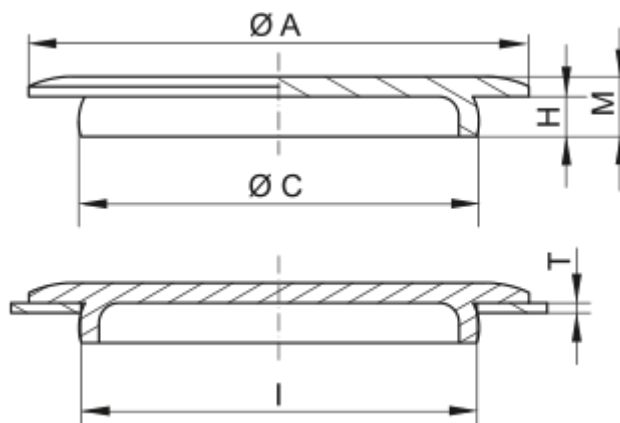

Article number: 59GPN9100763

Description: KLEE Universal flat design GPN 910 - 26,5 (Wall thickness 1,5)

Measures

A = 38

C = 27

H = 4.3

I = 26.5

M = 6.3

T = 1.5